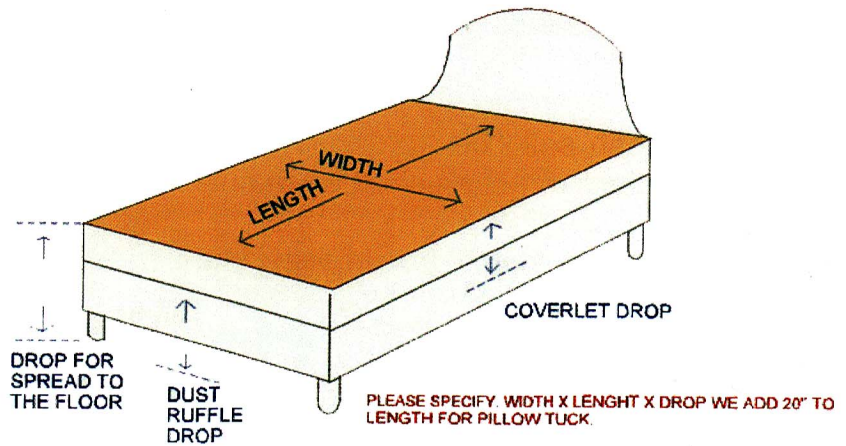

Bedspreads

We offer four (4) basic types of bedspreads:

1. *Throw/with or without gussetts*
2. *Fitted*
3. *Waterfall*
4. *Bed Caps*

Several additional options are available:

1. *Reverse Shams*
2. *Separate Shams*
3. *Welting*
4. *Custom*

STANDARD BED MEASUREMENTS

TWIN	39 X 75 X 21	FINISHES	81" WIDE
DOUBLE	54 X 75 X 21	FINISHES	96" WIDE
QUEEN	60 X 80 X 21	FINISHES	102" WIDE
KING	78 X 80 X 21	FINISHES	120" WIDE